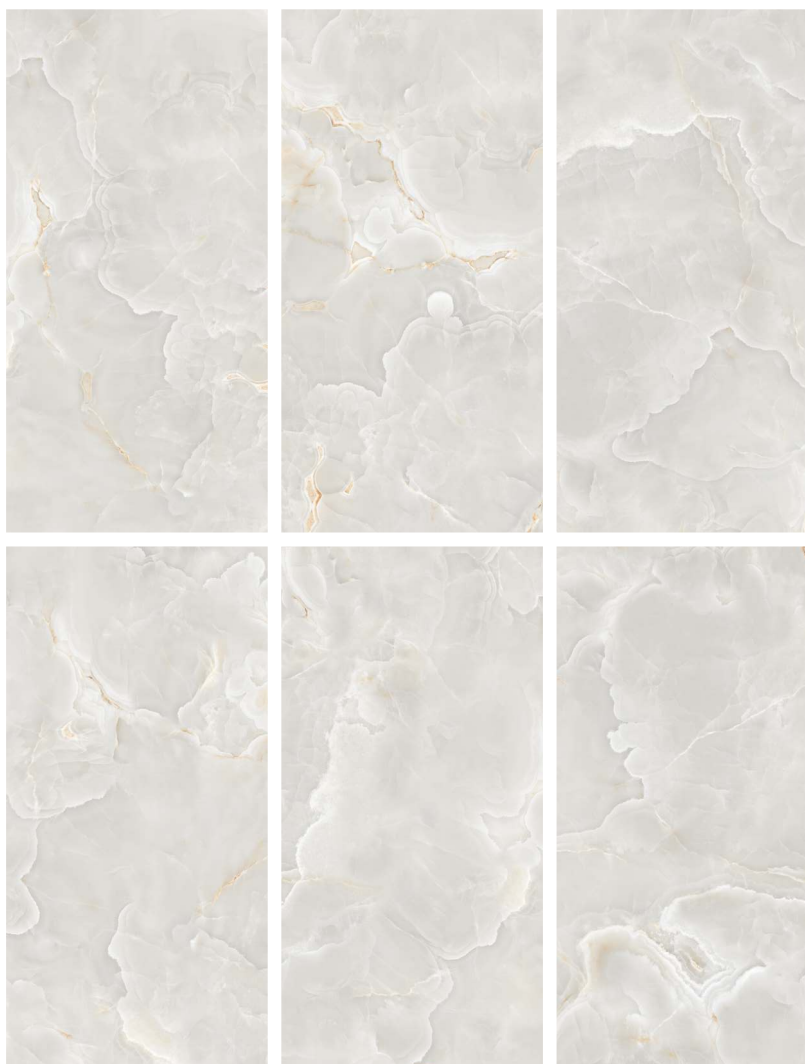

600x
1200mm

Polished
Finish

Piera Onyx

Remini Onyx

FINISH :
POLISHED

SIZE :
600x1200mm

Randoms : 06

FINISH :
POLISHED