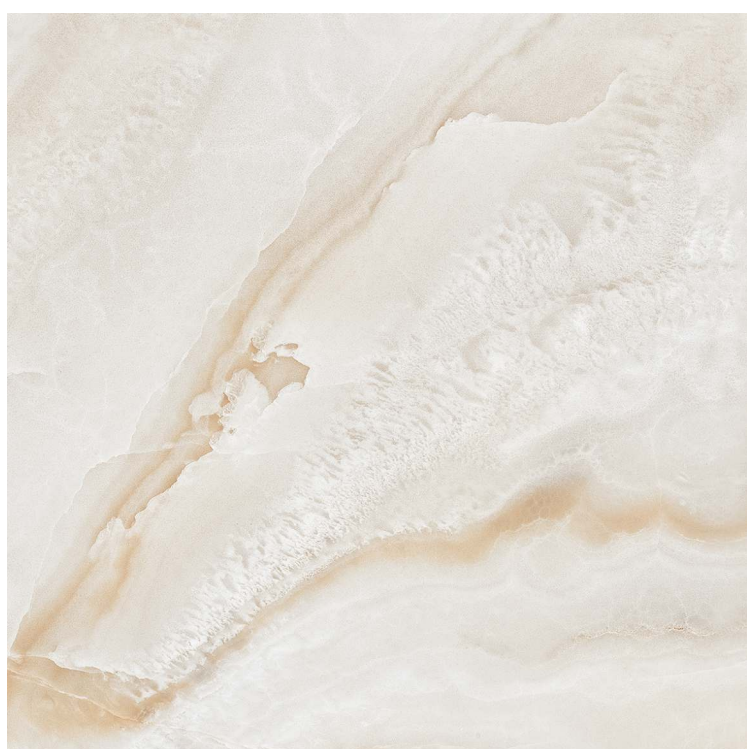

Fossil Natural

FINISH :
POLISHED

SIZE :
600x1200mm

Randoms : 06

FINISH :
POLISHED

SIZE :
600x600mm

Randoms : 08