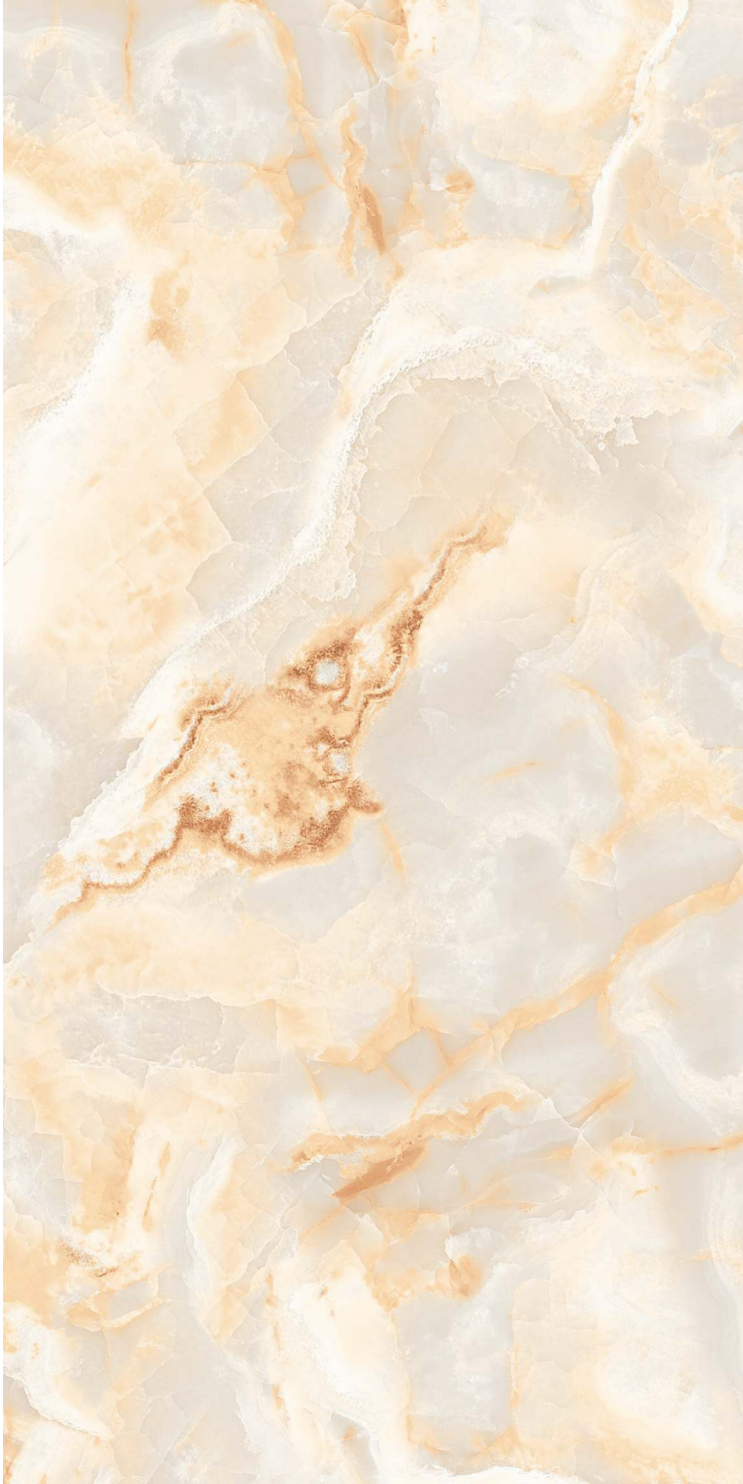

Crystallo Onyx

FINISH :
POLISHED

SIZE :
600x1200mm