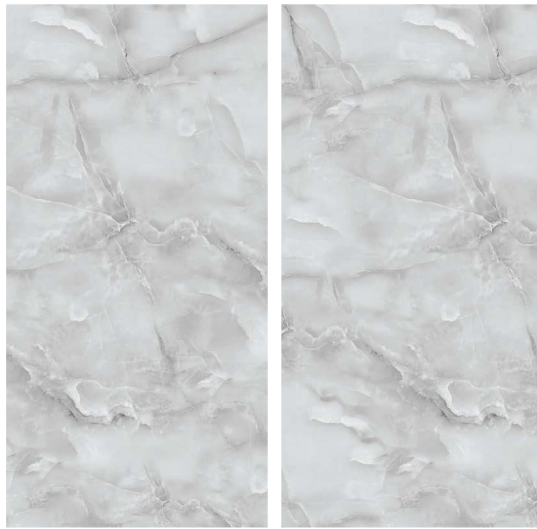

Randoms : 05