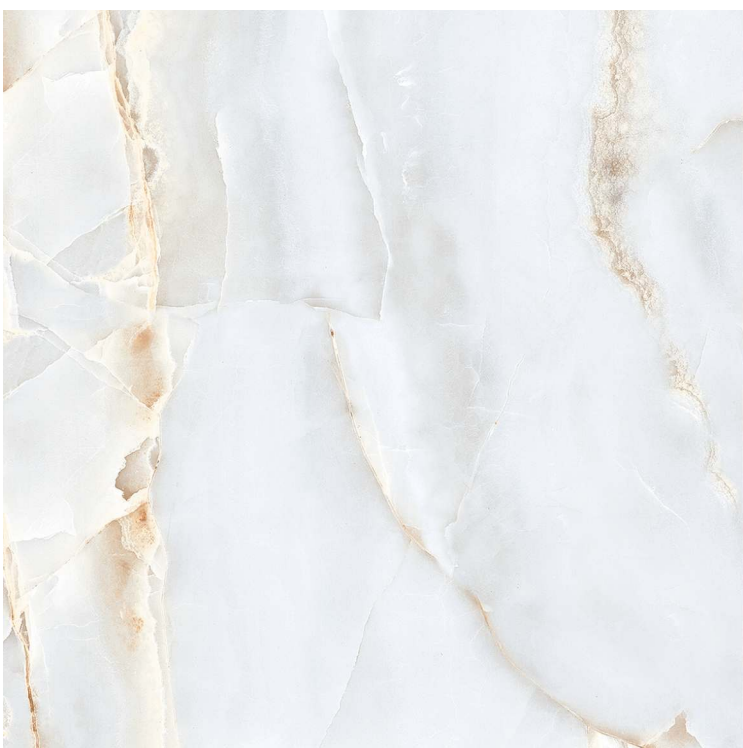

600x
600mm

Polished
Finish

Livine Grey

Nairobi Onyx

FINISH :
POLISHED

SIZE :
600x1200mm

Randoms : 05

FINISH :
POLISHED