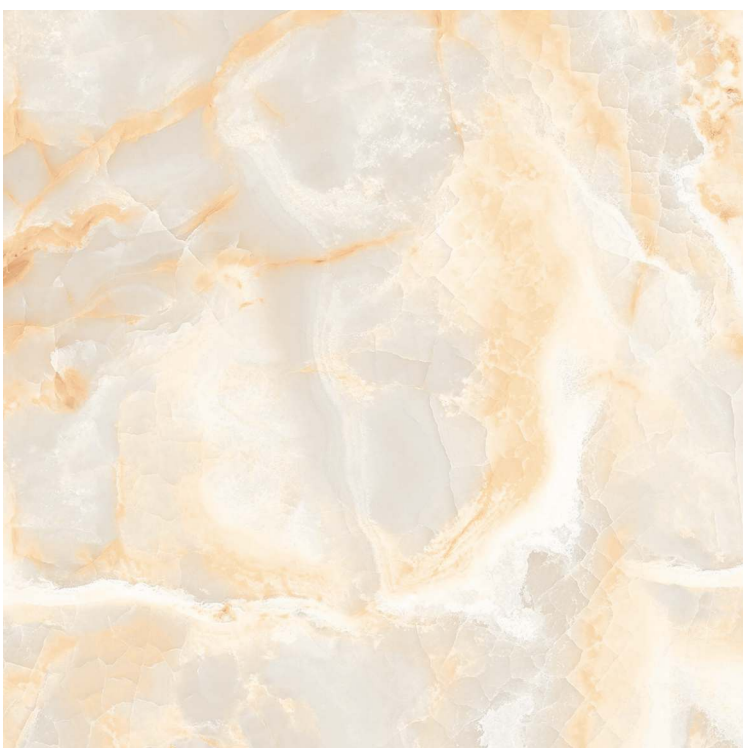

600x
600mm

Polished
Finish

Crista Grey

Crystallo Onyx

FINISH :
POLISHED

SIZE :
600x1200mm

Randoms : 04

FINISH :
POLISHED