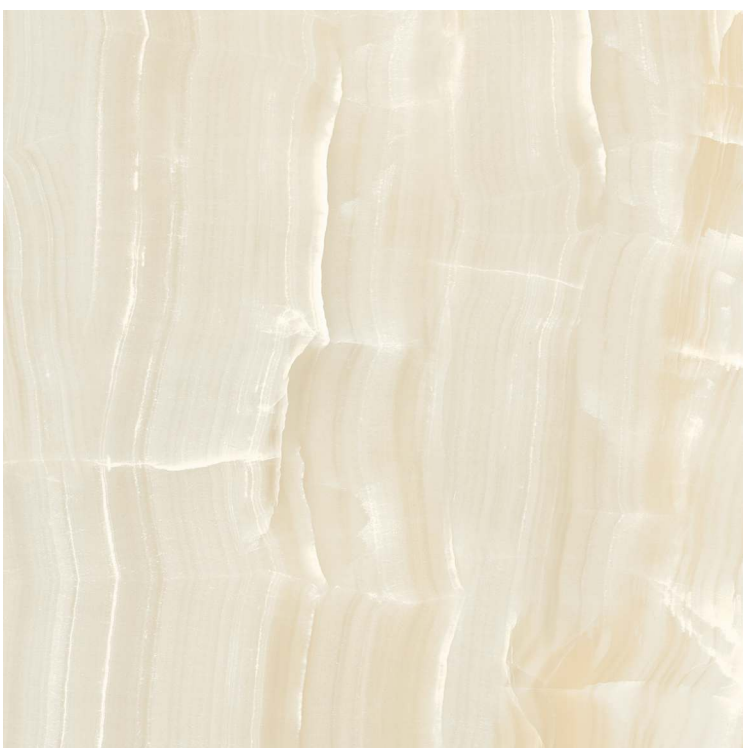

Dalena Gris

Darton Crema

FINISH :
POLISHED

SIZE :
600x1200mm

Randoms : 05

FINISH :
POLISHED

SIZE :
600x600mm

Randoms : 08