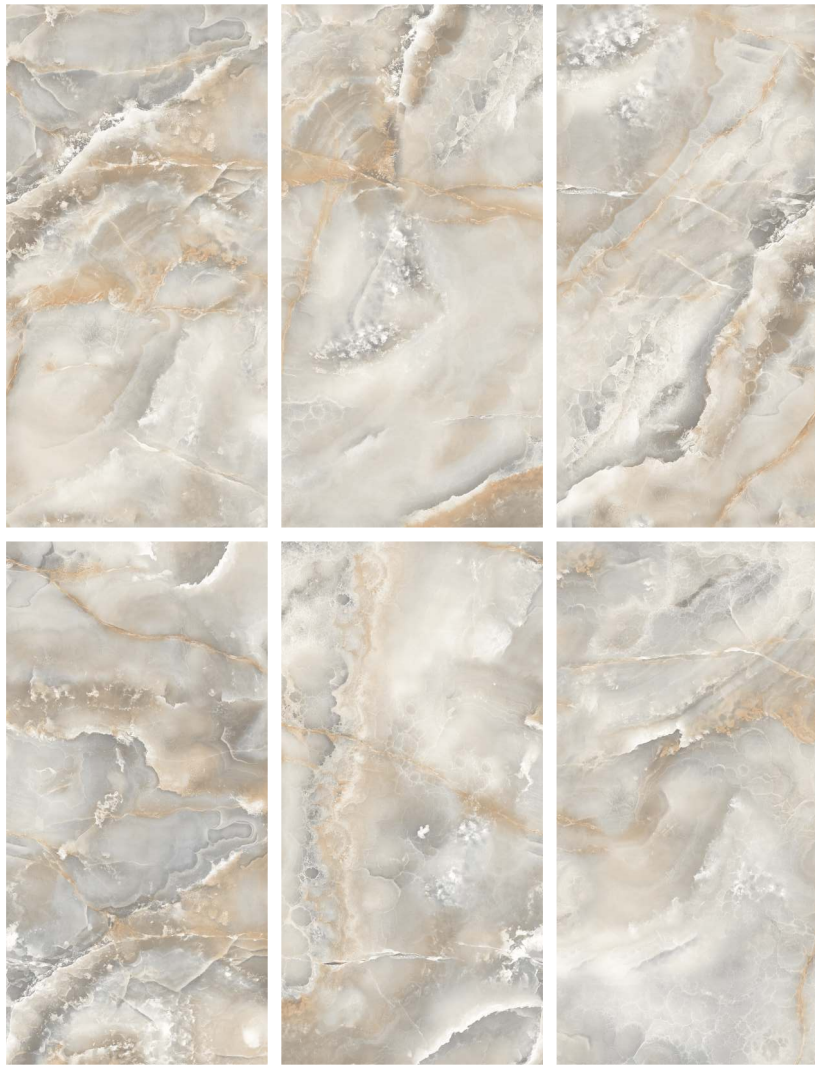

Randoms : 08

Glossy
collection

600x
600mm

Polished
Finish

Amaifi Natural

Calabro Onyx

FINISH :
POLISHED

SIZE :
600x1200mm