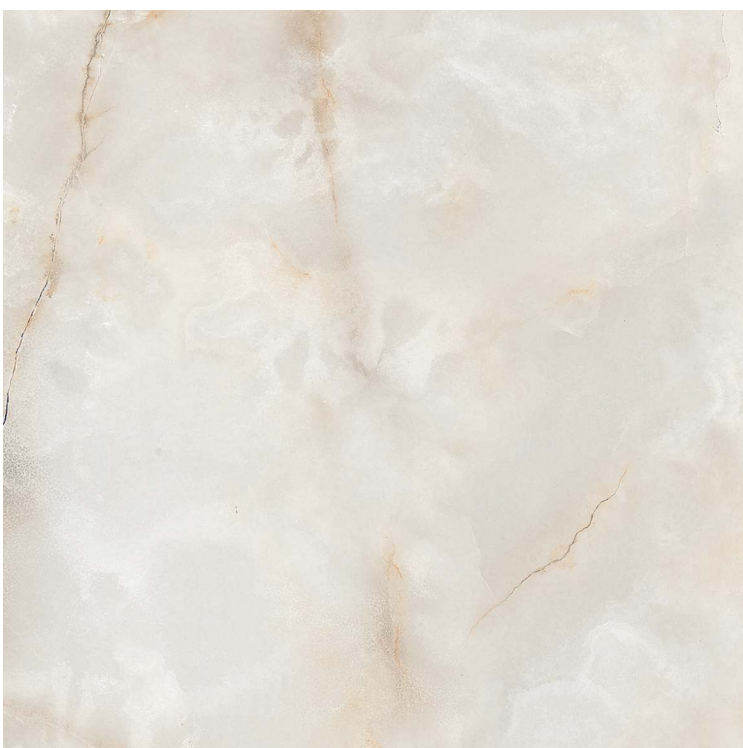

Dolomite Onyx

FINISH :
POLISHED

SIZE :
600x1200mm

Randoms : 05

FINISH :
POLISHED

SIZE :
600x600mm

Randoms : 08