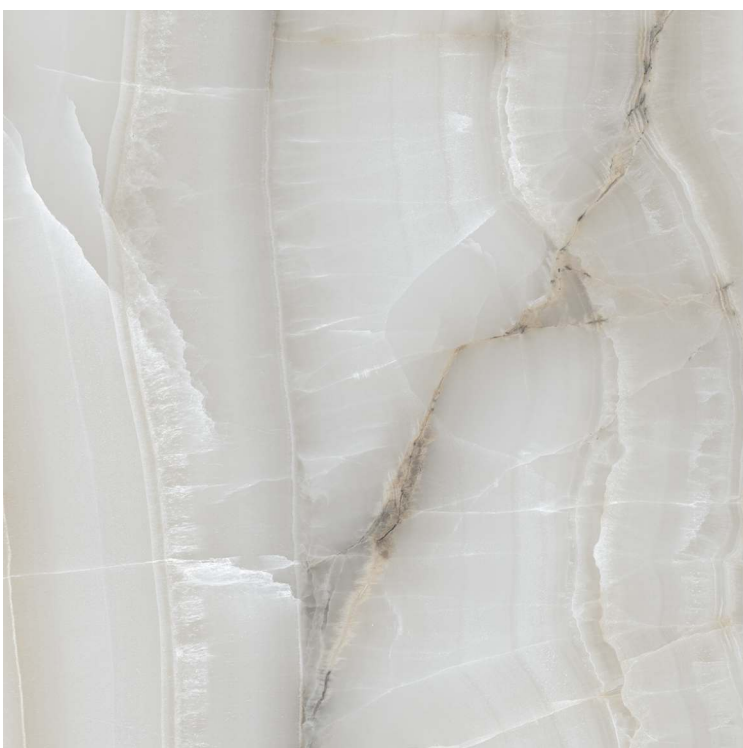

Crista Grey

FINISH :
POLISHED

SIZE :
600x1200mm

Randoms : 05

FINISH :
POLISHED

SIZE :
600x600mm

Randoms : 08