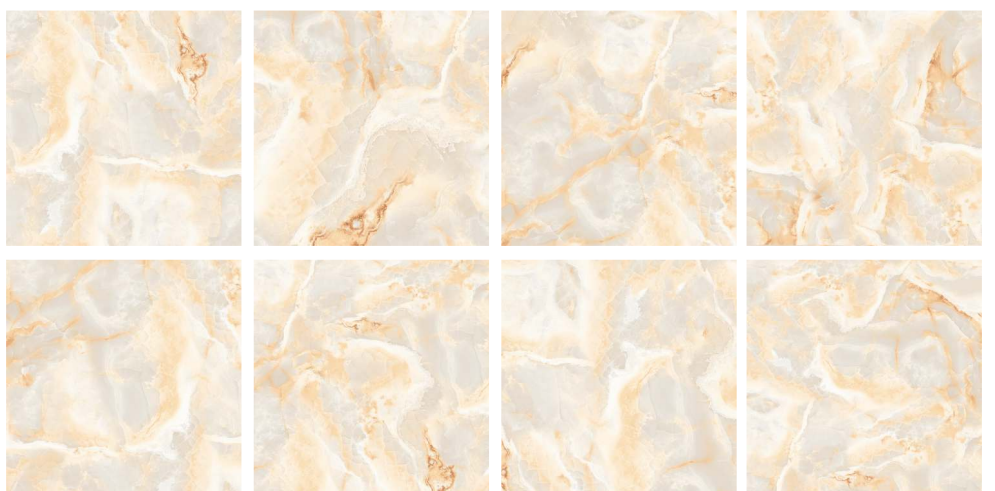

FINISH :
POLISHED

SIZE :
600x600mm