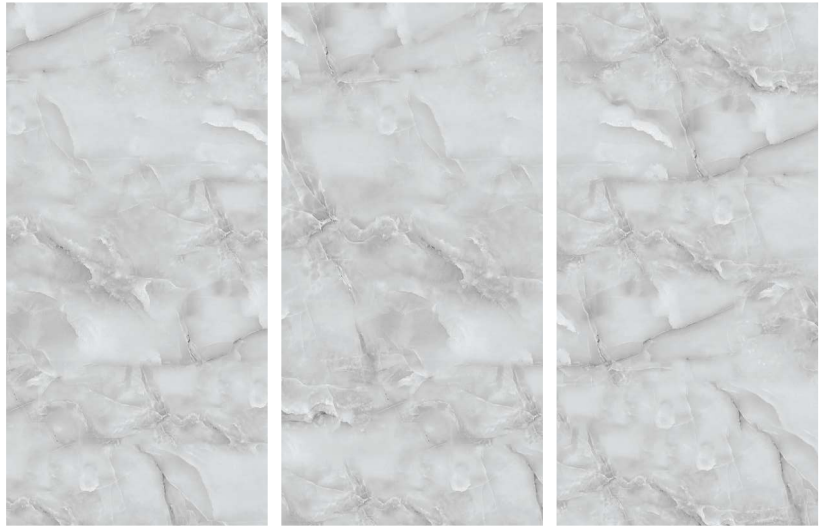

Randoms : 05