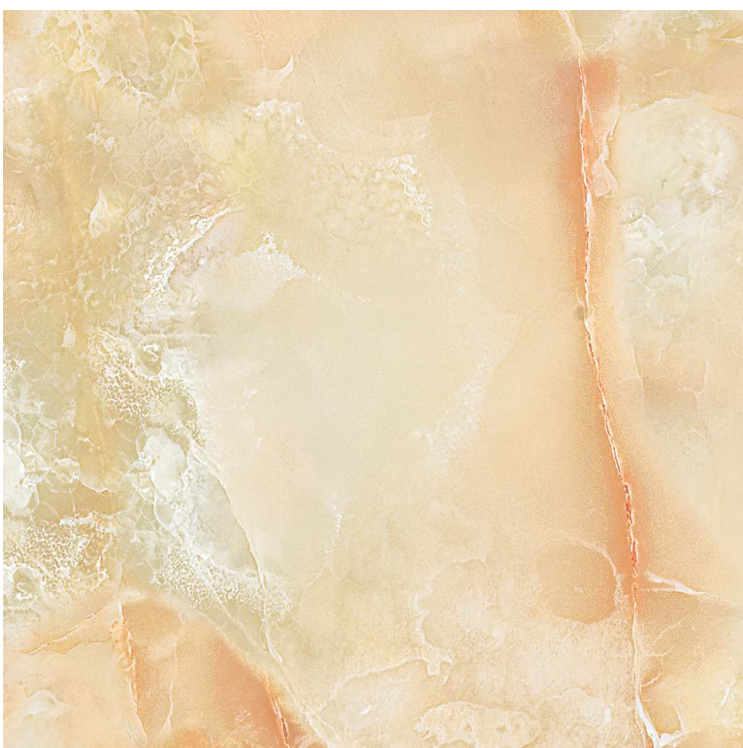

Piera Onyx

FINISH :
POLISHED

SIZE :
600x1200mm

Randoms : 05

FINISH :
POLISHED

SIZE :
600x600mm

Randoms : 08