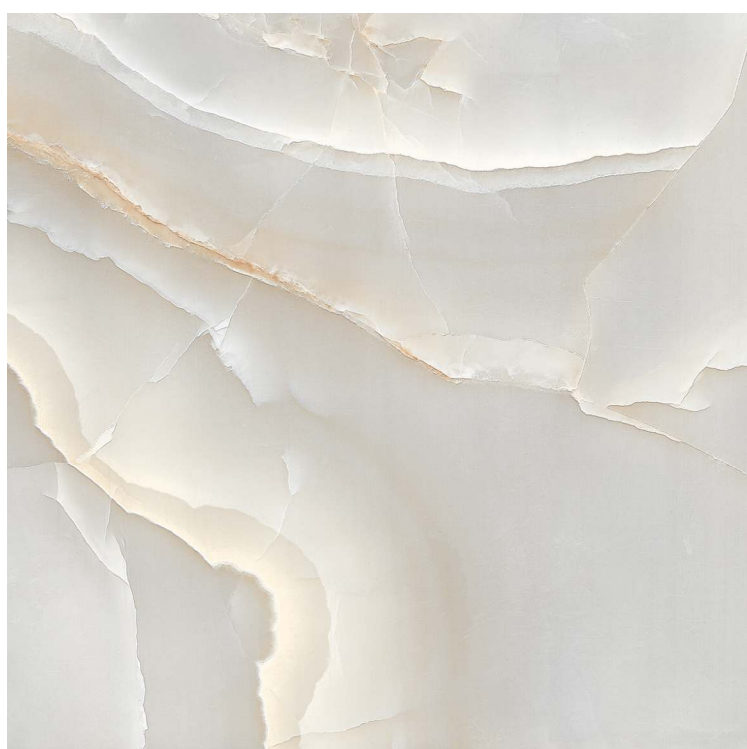

Livine Grey

FINISH :
POLISHED

SIZE :
600x1200mm

Randoms : 05

FINISH :
POLISHED

SIZE :
600x600mm

Randoms : 08