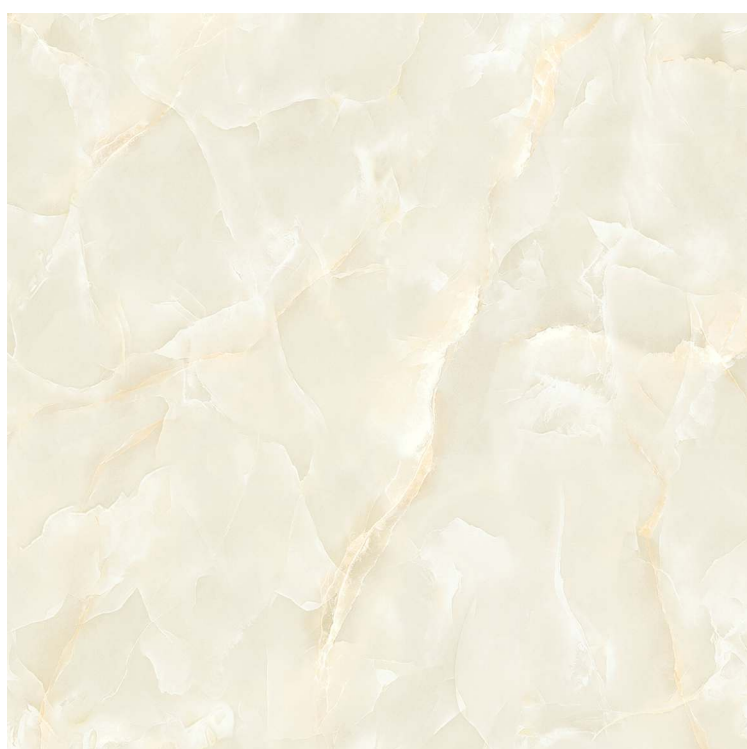

Glossy
collection

600x
1200mm

Polished
Finish

Darton Crema

Delgatto Onyx

FINISH :
POLISHED

SIZE :
600x1200mm

Randoms : 05