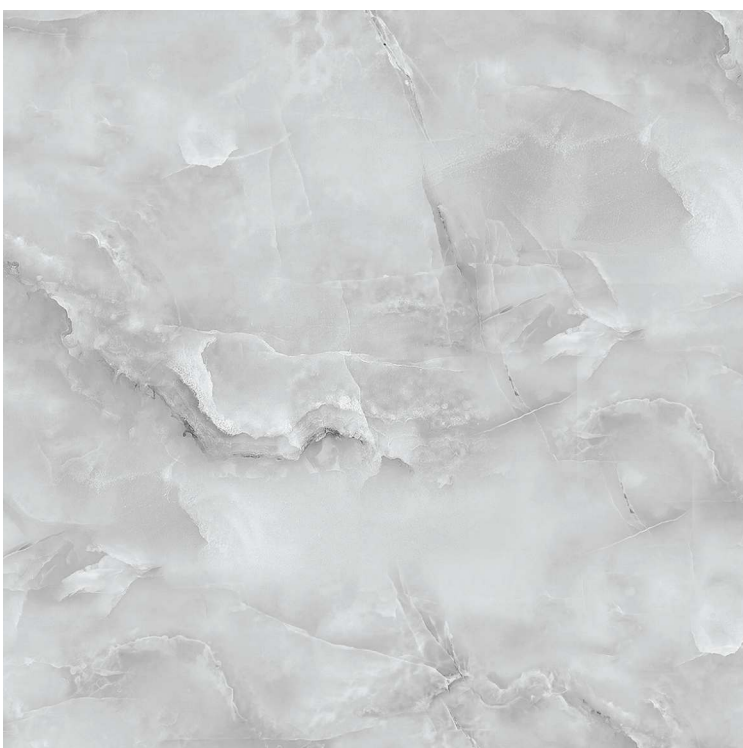

Dalena Gris

FINISH :
POLISHED

SIZE :
600x1200mm

Randoms : 05

FINISH :
POLISHED

SIZE :
600x600mm

Randoms : 08