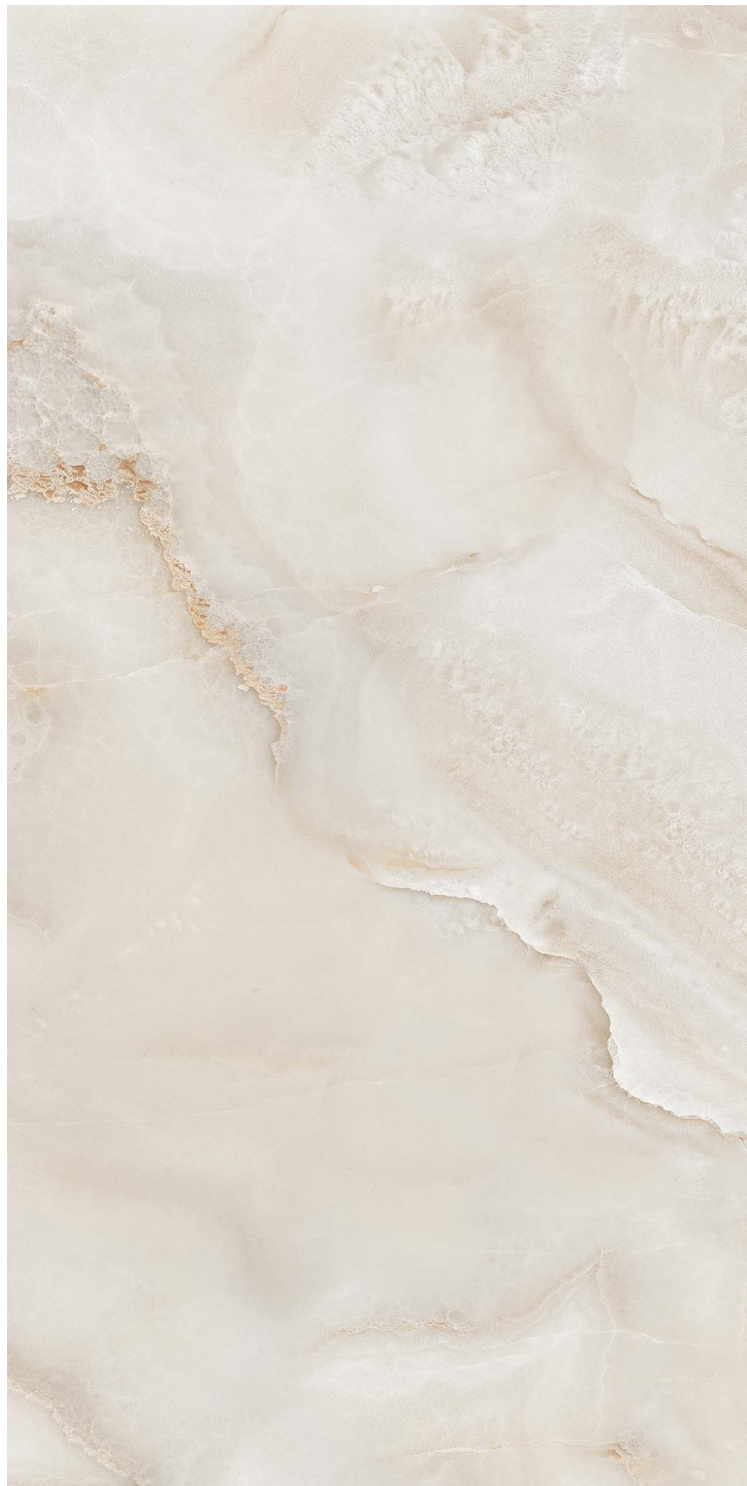

Fossil Natural

FINISH :
POLISHED

SIZE :
600x1200mm