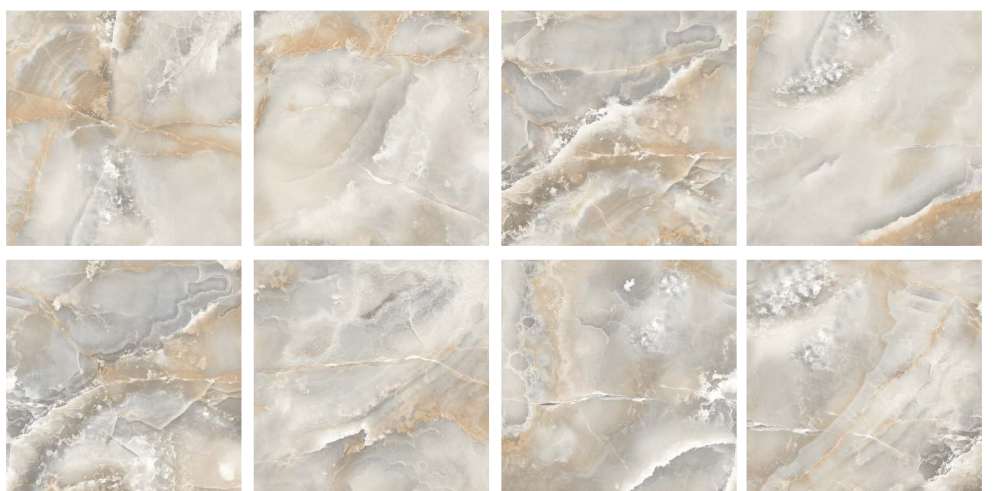

FINISH :
POLISHED

SIZE :
600x600mm