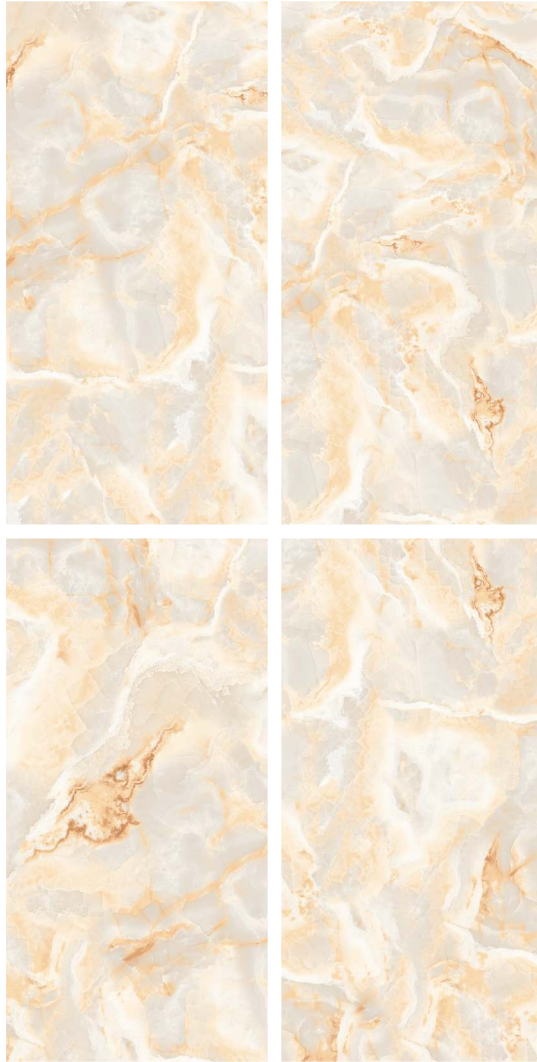

600x
600mm

Polished
Finish

Crista Grey

Crystallo Onyx

FINISH :
POLISHED

SIZE :
600x1200mm

Randoms : 04

FINISH :
POLISHED