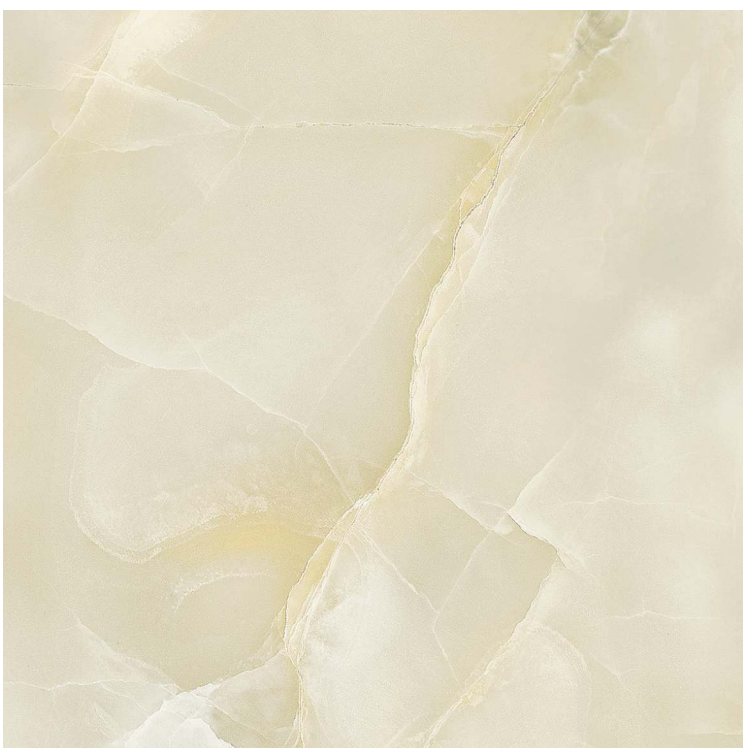

Parnel Lemon

FINISH :
POLISHED

SIZE :
600x1200mm

Randoms : 05

FINISH :
POLISHED

SIZE :
600x600mm

Randoms : 08