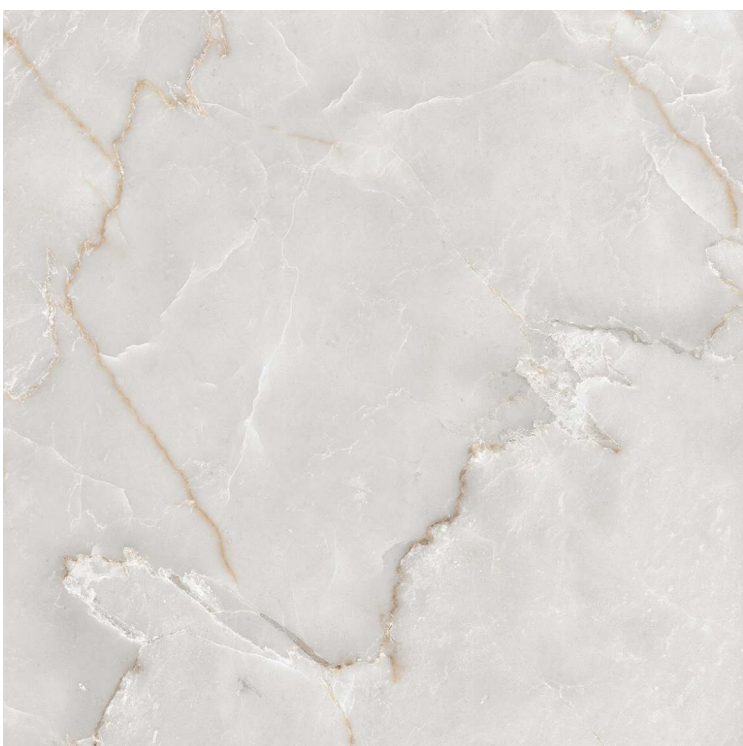

Polished
Finish

Onyx Reno

Onyx Snow

FINISH :
POLISHED

SIZE :
600x1200mm

Randoms : 05

FINISH :
POLISHED

SIZE :
600x600mm