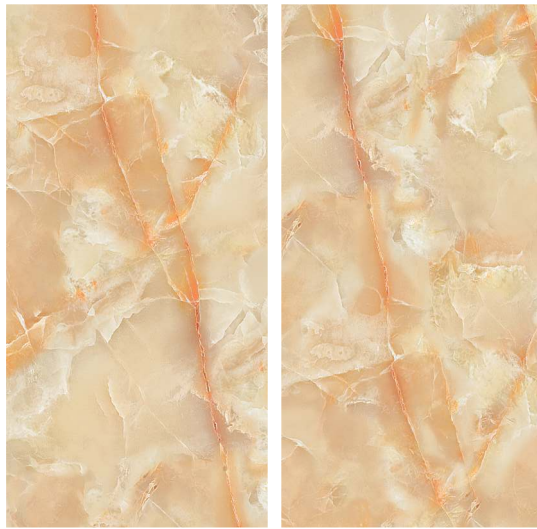

Randoms : 05

FINISH :
POLISHED

SIZE :
600x600mm

Randoms : 08

Glossy
collection

600x
600mm

Polished
Finish

Parnel Lemon

Piera Onyx

FINISH :
POLISHED

SIZE :
600x1200mm

Randoms : 05

FINISH :
POLISHED

SIZE :
600x600mm

Randoms : 08

Glossy
collection