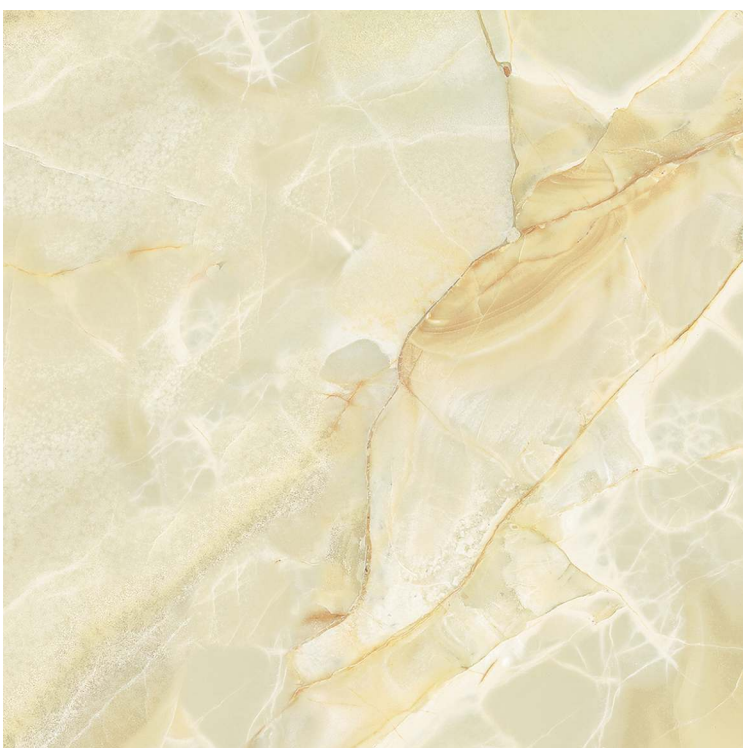

Polished
Finish

Dolomite Onyx

Enego Green

FINISH :
POLISHED

SIZE :
600x1200mm

Randoms : 05

FINISH :
POLISHED

SIZE :
600x600mm