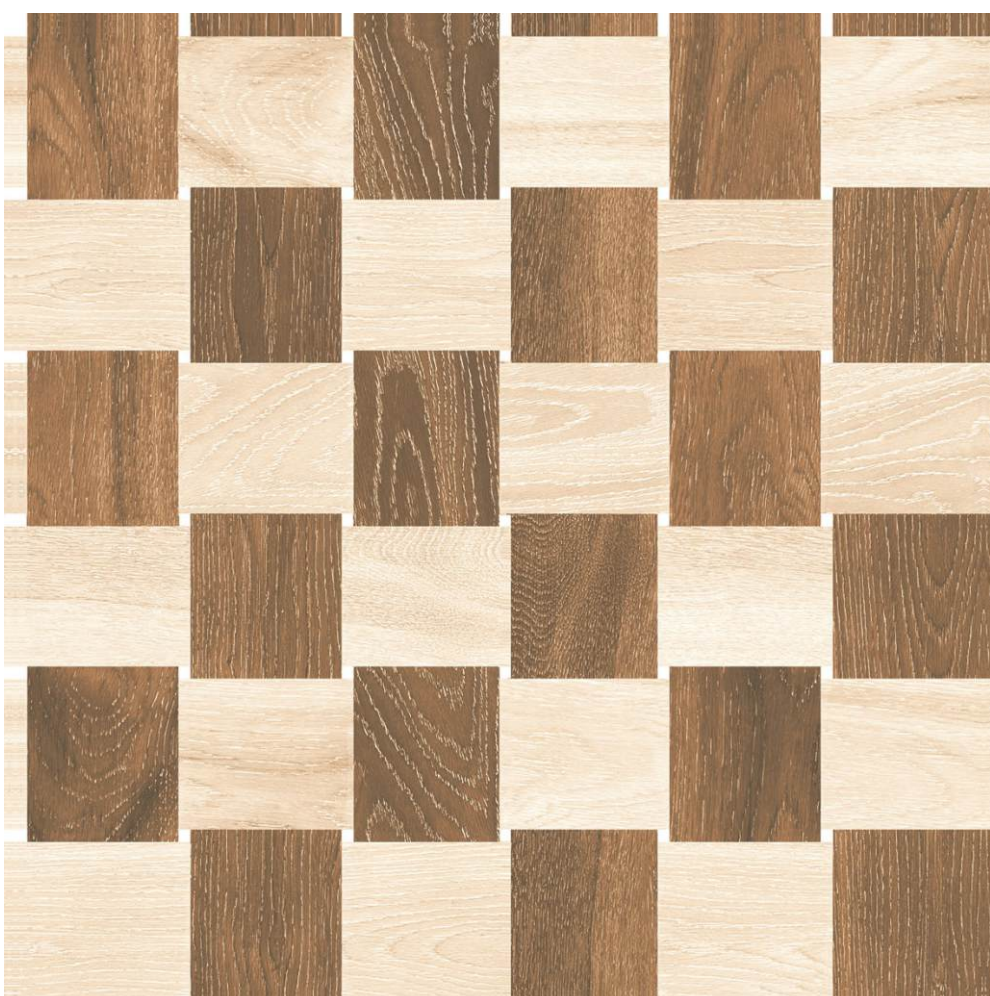

5045

FINISH :
WOODEN

SIZE :
600X600MM