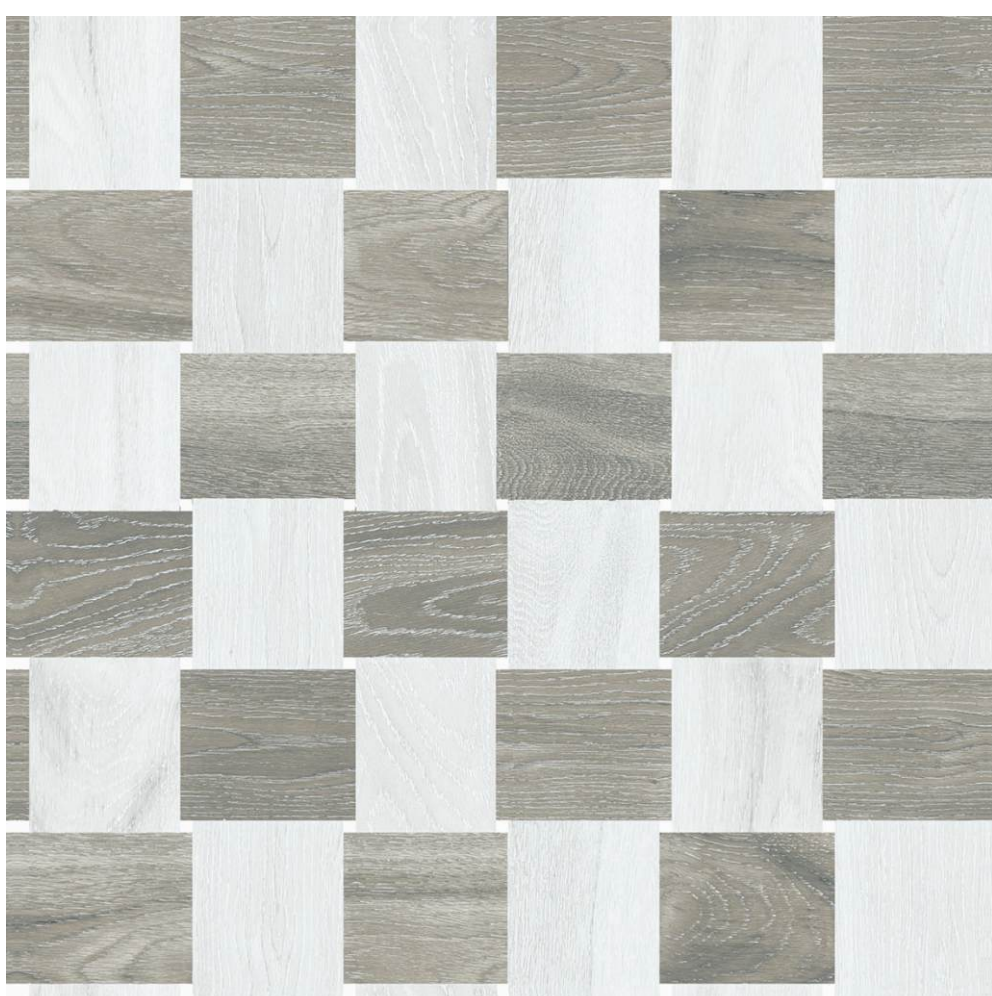

600x
600 mm

Wooden Finish

5034

WOODEN
COLLECTION

5039

FINISH :
WOODEN

SIZE :
600X600MM

5043