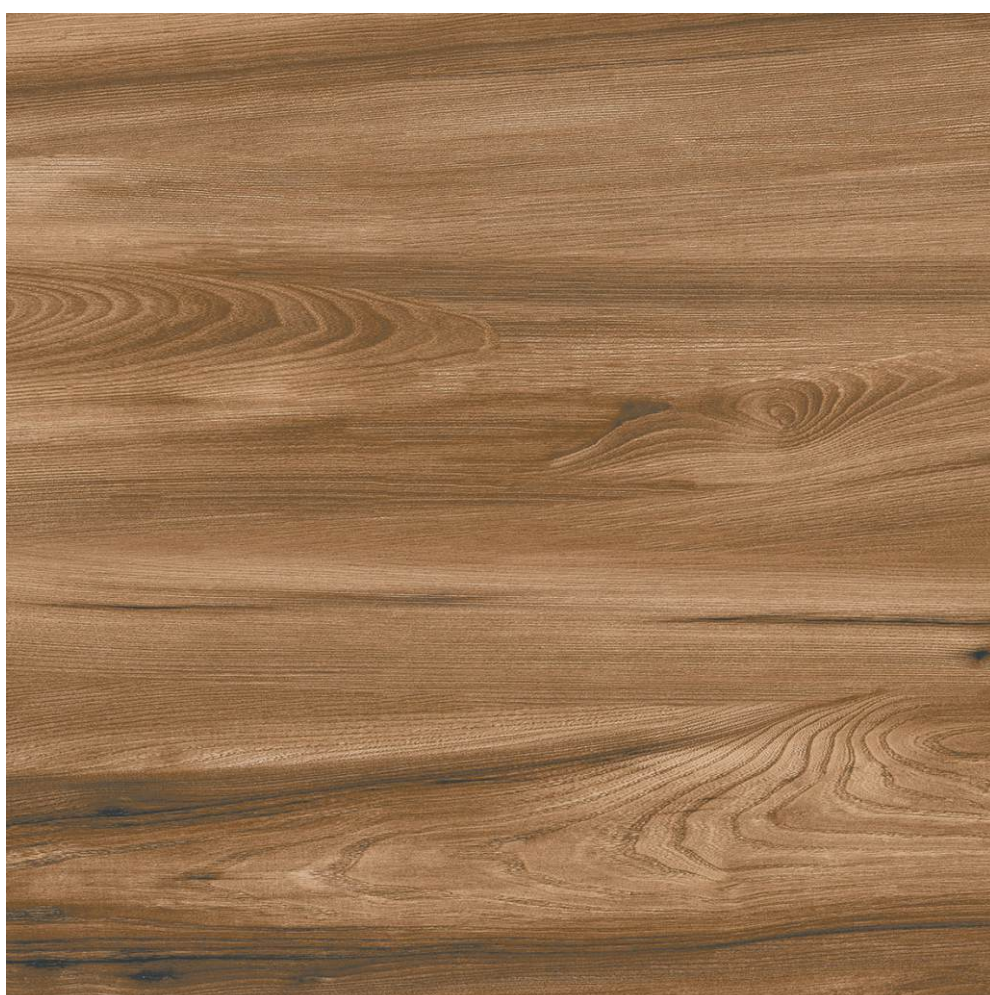

Wooden Finish

5089

WOODEN
COLLECTION

5091

— FINISH :
WOODEN

— SIZE :
600X600MM

5092

— FINISH :
WOODEN