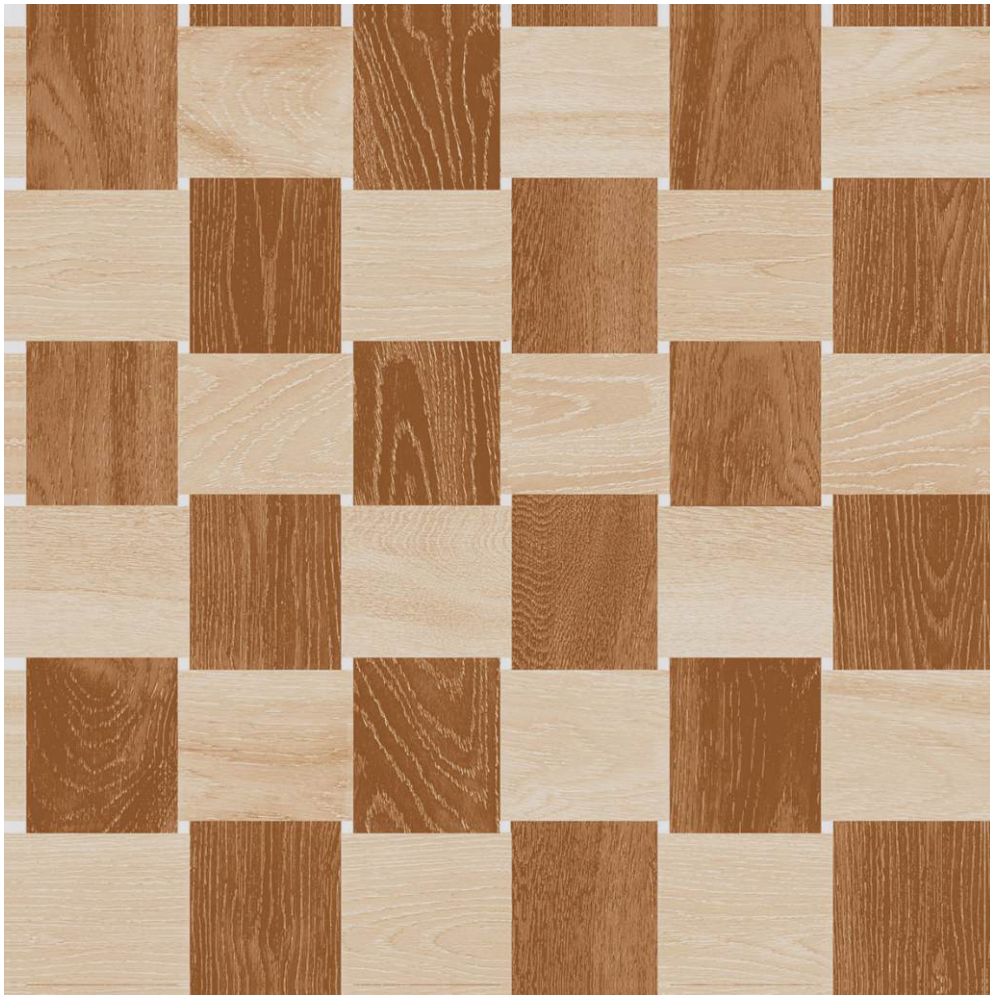

FINISH :
WOODEN

SIZE :
600X600MM

WOODEN
COLLECTION

600x
600 mm

Wooden Finish

5039

WOODEN
COLLECTION

5044