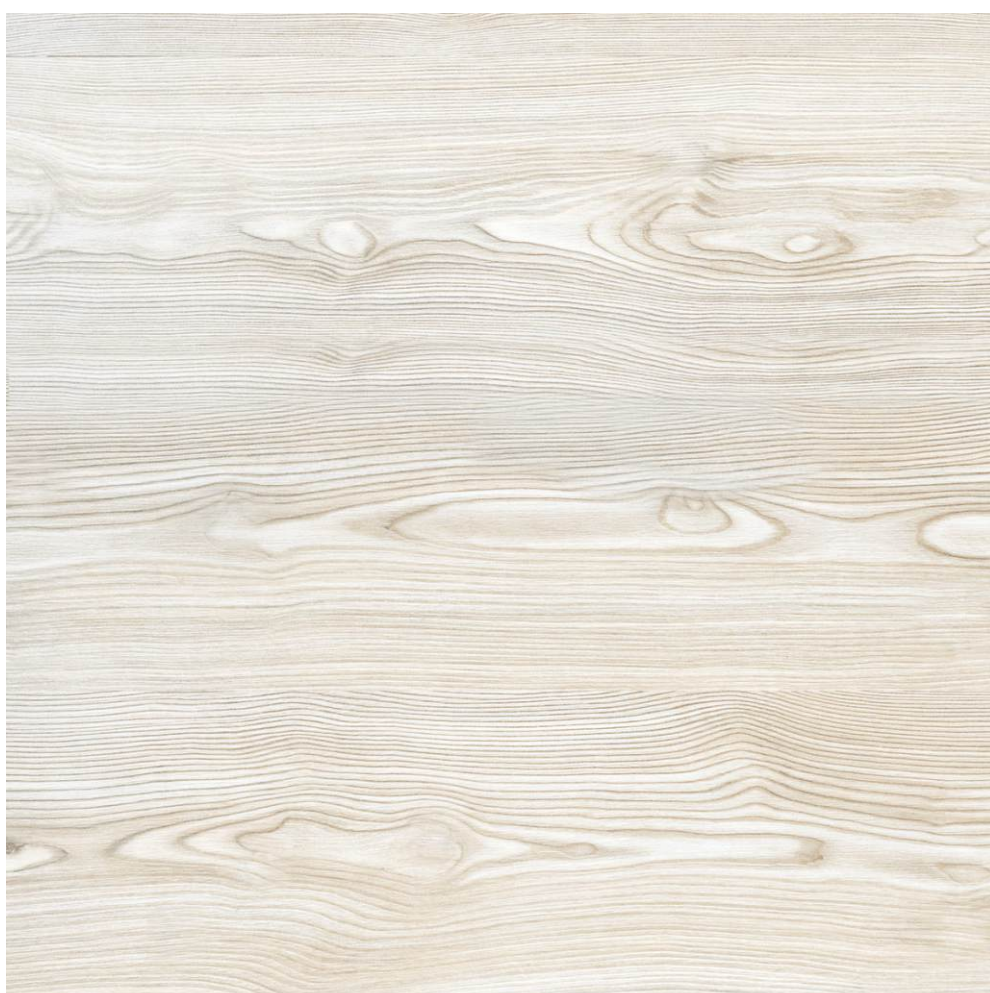

5089

FINISH :
WOODEN

SIZE :
600X600MM