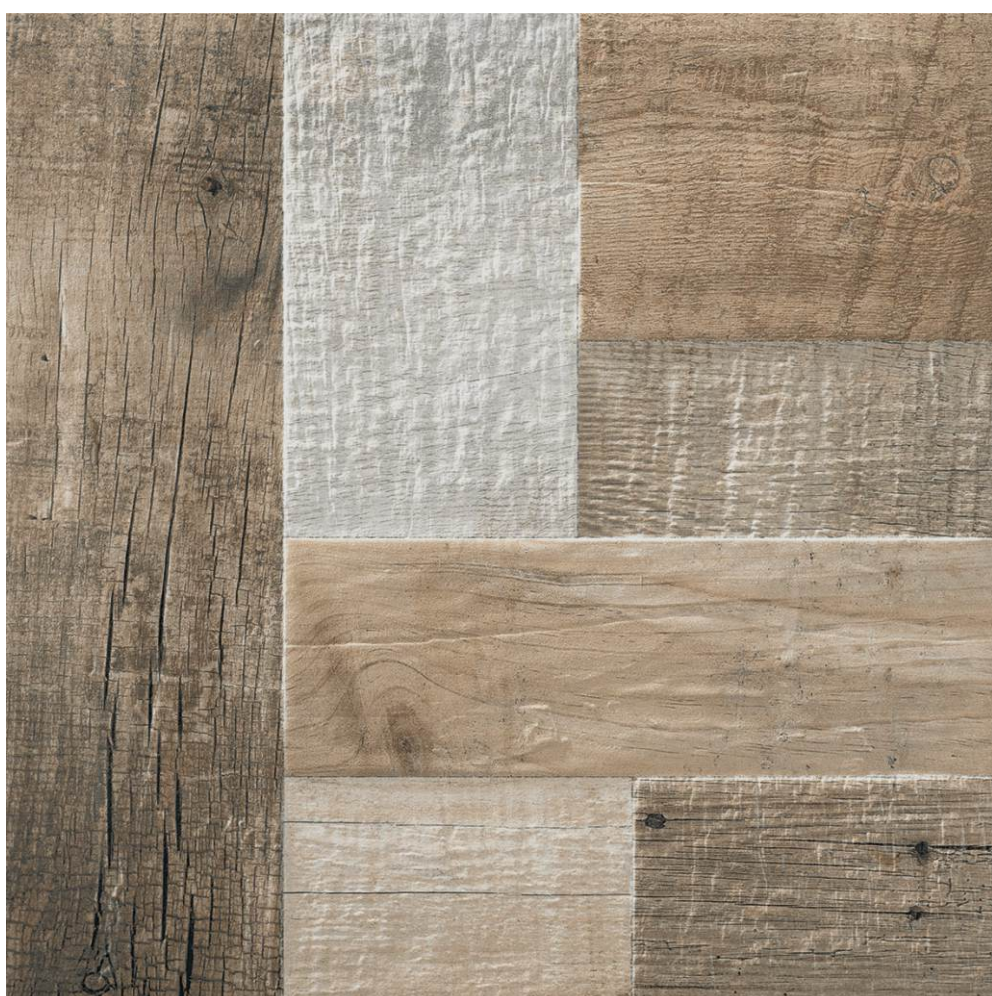

5034

— FINISH :
WOODEN

— SIZE :
600X600MM